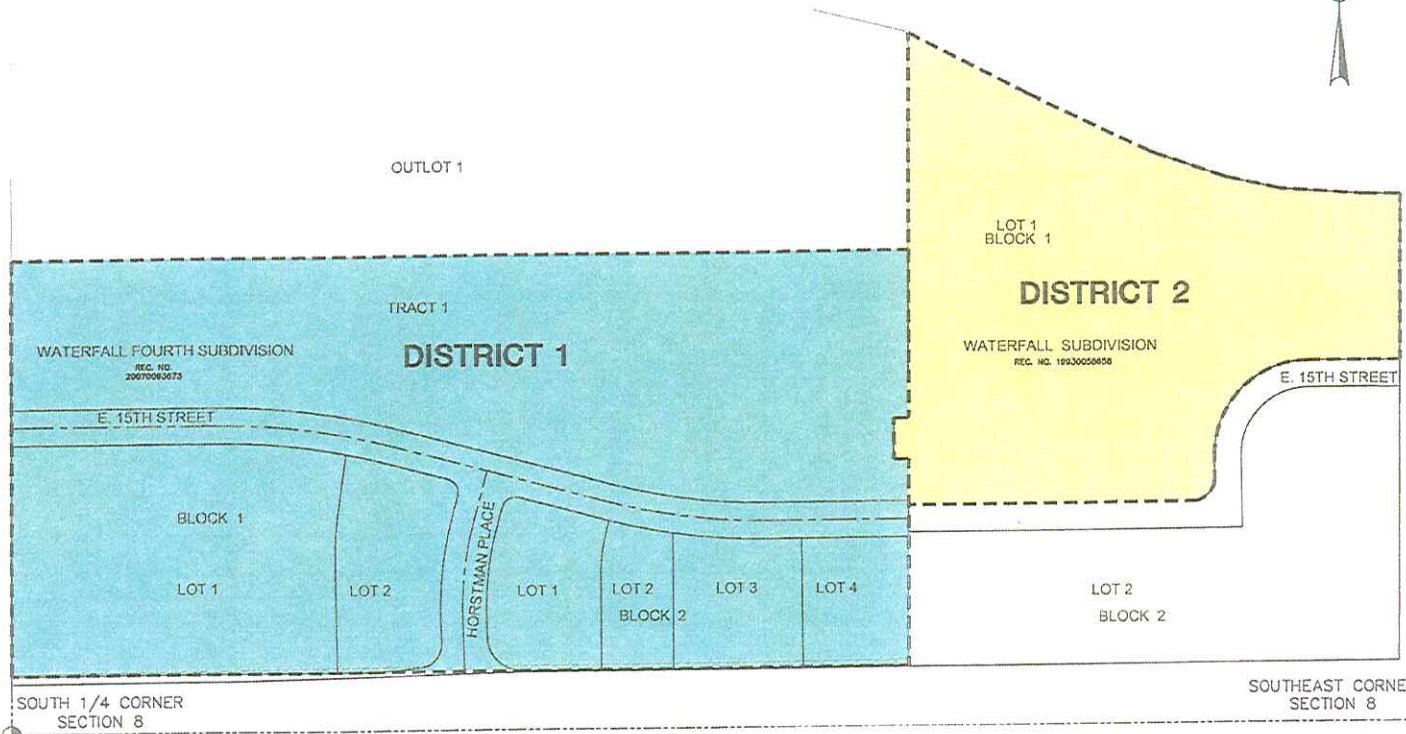

WATERFALL METROPOLITAN DISTRICT NOS. 1 & 2 LOVELAND, COLORADO

EXHIBIT

MAP OF DISTRICT BOUNDARIES

WATERFALL METROPOLITAN
DISTRICT NOS. 1 & 2

DISTRICTS	
	DISTRICT ACREAGE
DISTRICT 1	29.56 AC.
DISTRICT 2	12.34 AC.